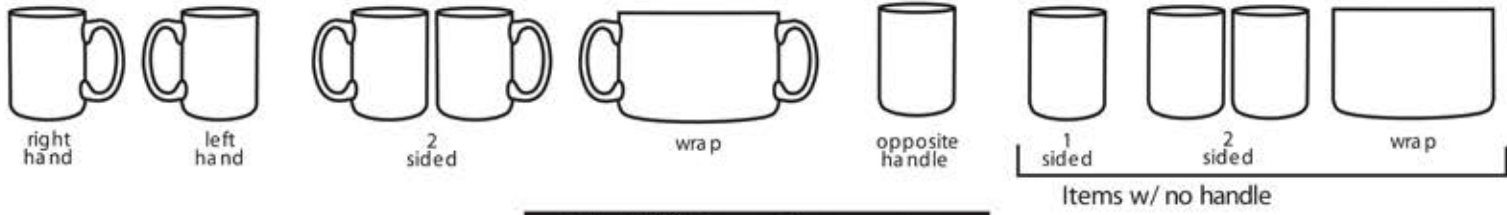

Artwork Template

Imprint Locations

814 12.5 oz. Beverage

Left Hand

Center

Right Hand

2.75" W by 3.50" H

2.75" W by 3.50" H

Back to Back 4.25"

Full Wrap 8.0"

2.625"