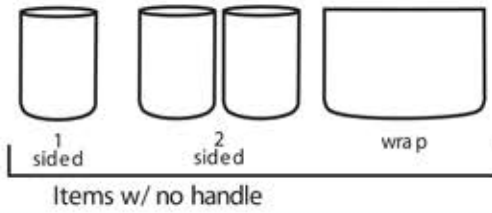

## 228 8.5 oz Stemless Flute

Center

2.0" w by 3.0" h