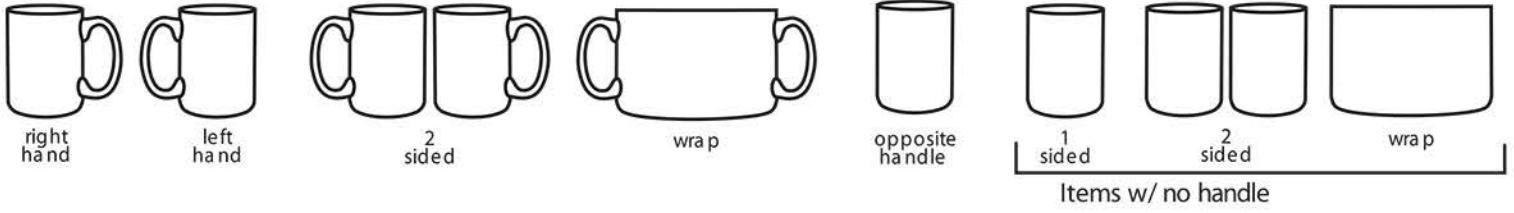

Artwork Template

Imprint Locations

121 40.5 oz. Oktoberfest Mug

Center

3" W x 3.5" H

Full Wrap N/A

3.75"

8.0"