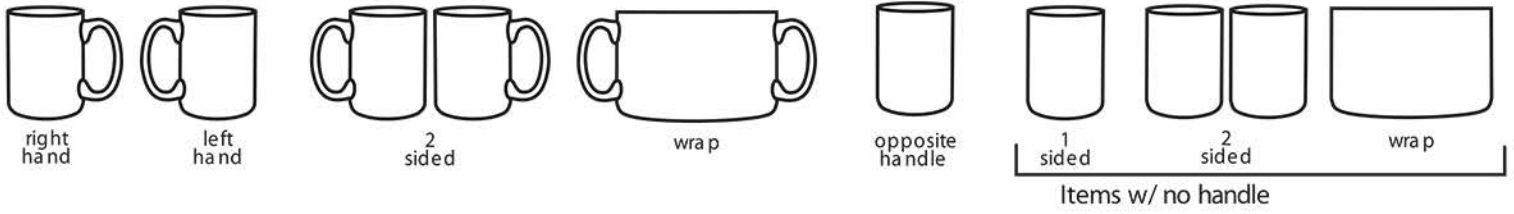

Artwork Template

Imprint Locations

120 22 oz. Oktoberfest Mug

Center

2.625" W x 3" H

Full Wrap N/A

3.25"

6.25"