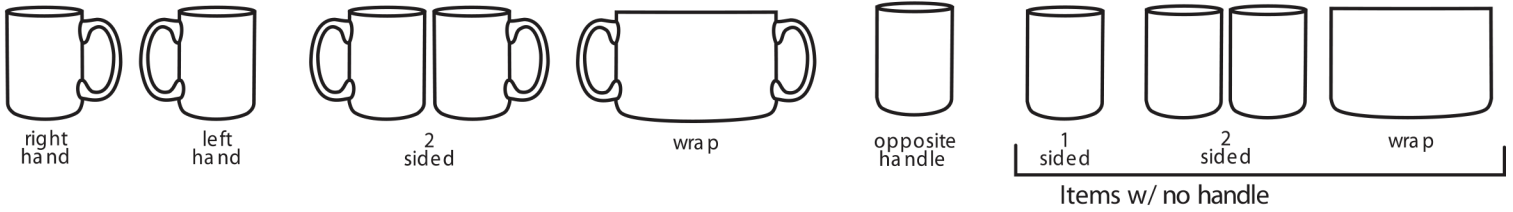

## Imprint Locations

8766 6.5 oz. Napa Country Wine

Left Hand

Center

Right Hand

2" W by 1" H

2" W by 1" H

Back to Back 4.125"