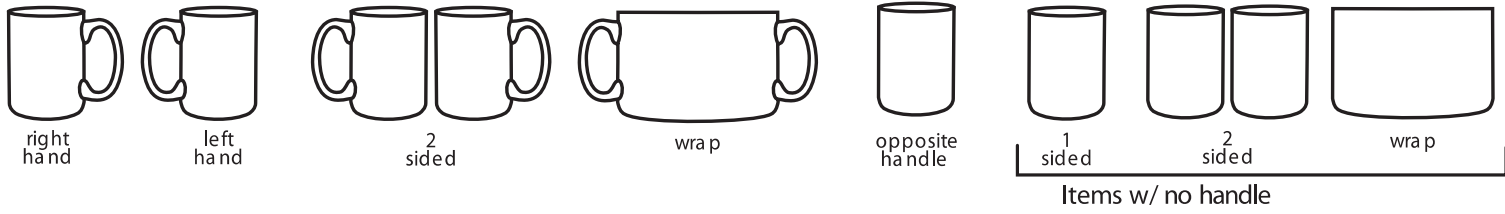

Artwork Template

Imprint Locations

194 16 oz. Pub

Left Hand

Center

Right Hand

2.75" W by 1.50" H

2.75" W by 1.50" H

Back to Back 5"

Full Wrap 9"

3.0"