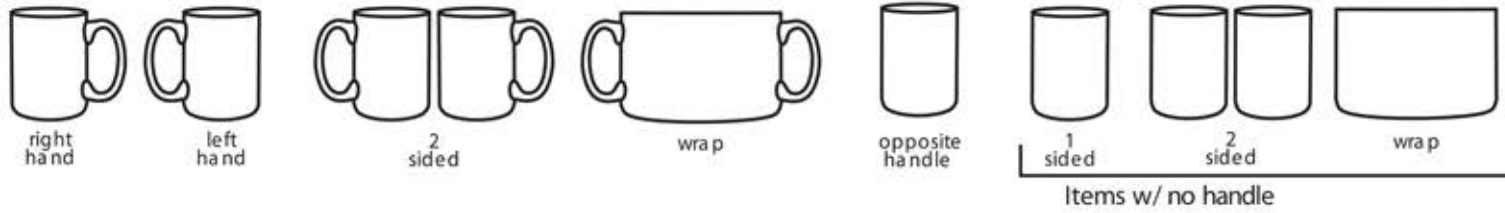

Artwork Template

Imprint Locations

2303 3.5 oz. Whiskey Shot

Left Hand

Center

Right Hand

2.25" W by 1.25" H

2.25" W by 1.25" H

Back to Back 3.187"

Full Wrap 5.50"

2.0"

2.50"