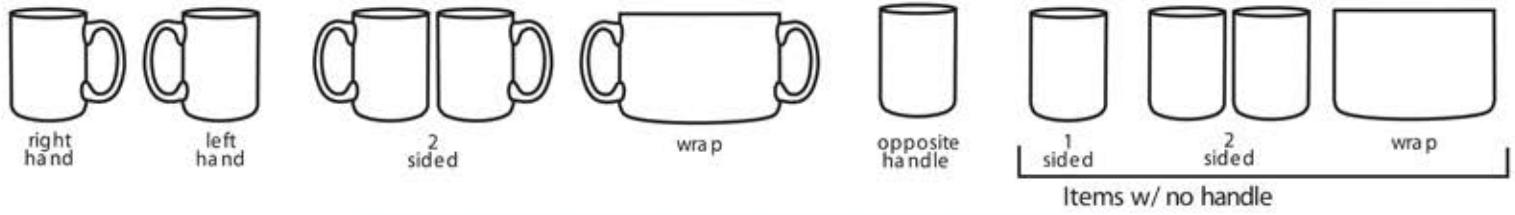

Artwork Template

Imprint Locations

OTG 16 oz. Acrylic Tumbler with Push on Lid

Left Hand

Center

Right Hand

2.75" W by 3.25" H

2.75" W by 3.25" H

Back to Back 4.937"

Full Wrap 9.0"

3.50"

7.0"