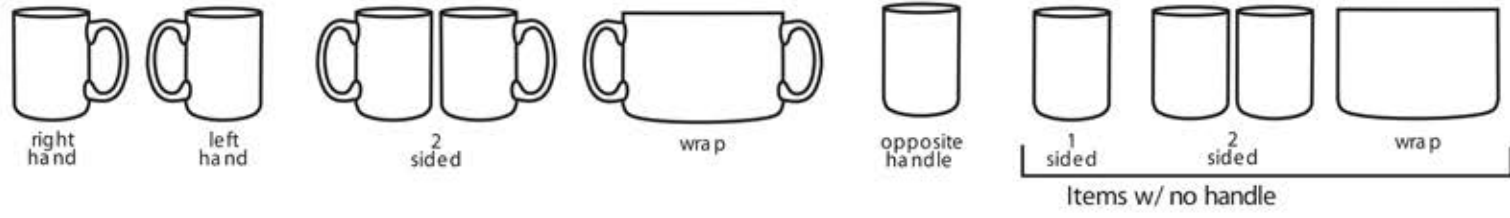

Artwork Template

Imprint Locations

ARC32 32 oz. Amber Growler

Left Hand

4" W by 3.5" H

Center

Right Hand

4" W by 3.5" H

Back to Back 6.25"

Full Wrap 11"

4.25"

9.0"