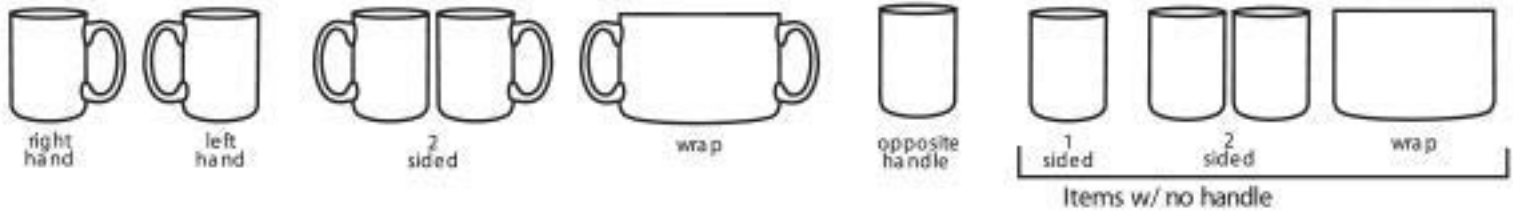

Artwork Template

Imprint Locations

N10 10.5 oz. Noblesse

Left Hand

Center

Right Hand

2.50" W by 1.50" H

2.50" W by 1.50" H

Back to Back 5.0"

Full Wrap 9.0"