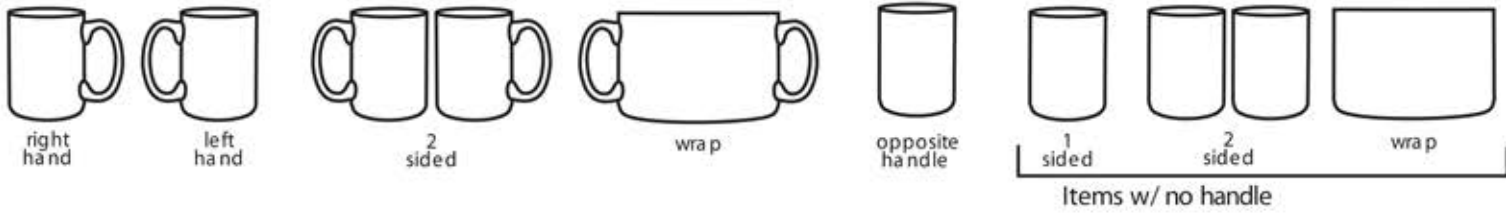

Artwork Template

Imprint Locations

789 17 oz. Carafe

Left Hand

Center

Right Hand

3.0" W by 2.50" H

3.0" W by 2.50" H

Back to Back 4.937"

Full Wrap 9.875"

3.25"

7.875"