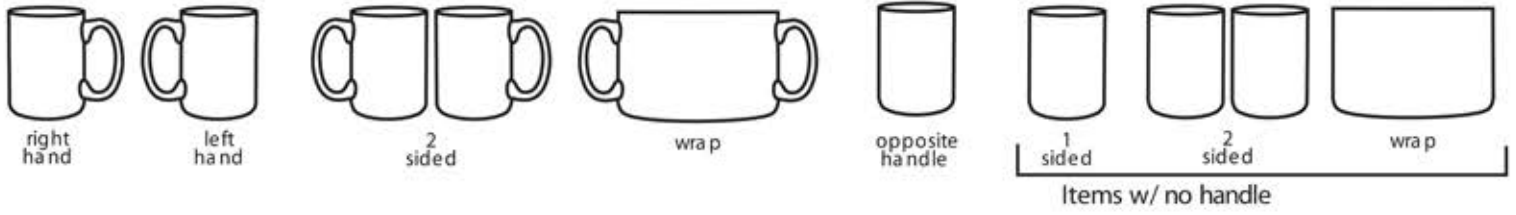

Artwork Template

Imprint Locations

STERLING 12 oz. Black Matte Out Glossy In

Left Hand

Center

Right Hand

3.0" W by 1.75" H

3.0" W by 1.75" H