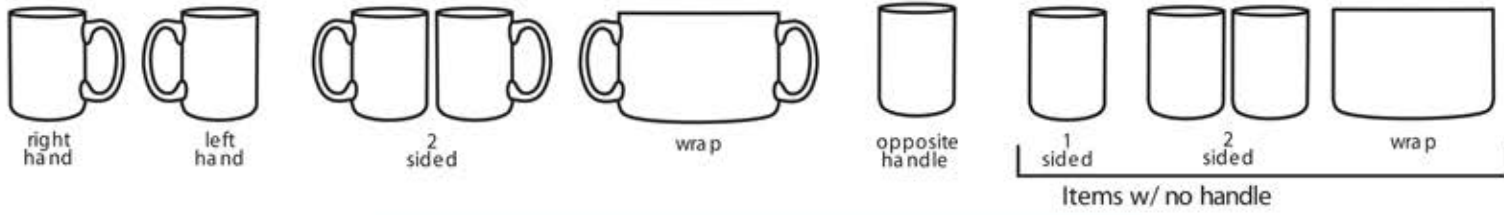

Artwork Template

Imprint Locations

P20 20 oz. Stainless Double Wall Tumbler

Left Hand

Center

Right Hand

3.0" W by 3.50" H

3.0" W by 3.50" H

Back to Back 5.375"

Full Wrap 9.75"

3.50"

6.75"