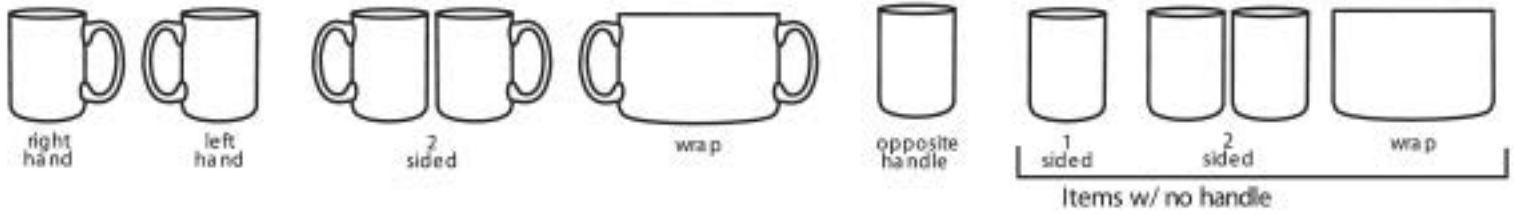

## N8 8.5 oz. Noblesse

Left Hand

Center

Right Hand

2.75" W by 1.25" H

2.75" W by 1.25" H

Back to Back 4.56"

Full Wrap 8.25"