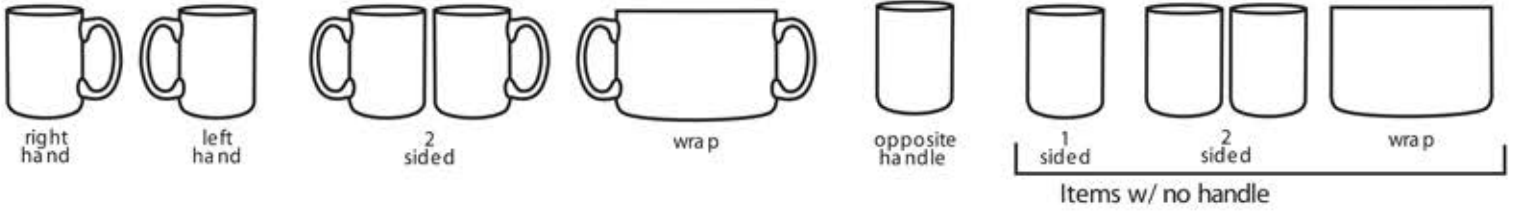

## M682 ASPEN 16 oz. Color Gloss Mug

Left Hand

Center

Right Hand

2.75" W by 2.0" H

2.75" W by 2.0" H

Full Wrap 8.375"