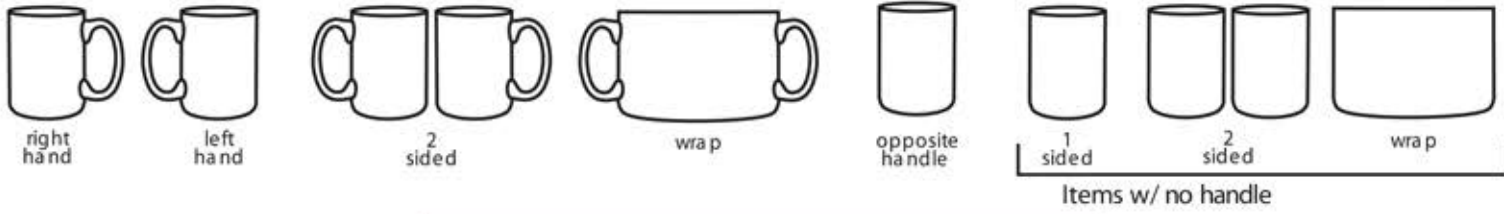

Artwork Template

Imprint Locations

EXCURSION 26 oz. Stainless Bottle

Left Hand

Center

Right Hand

3.0" W by 5.0" H

3.0" W by 5.0" H

Back to Back 4.312"

Full Wrap 7.75"