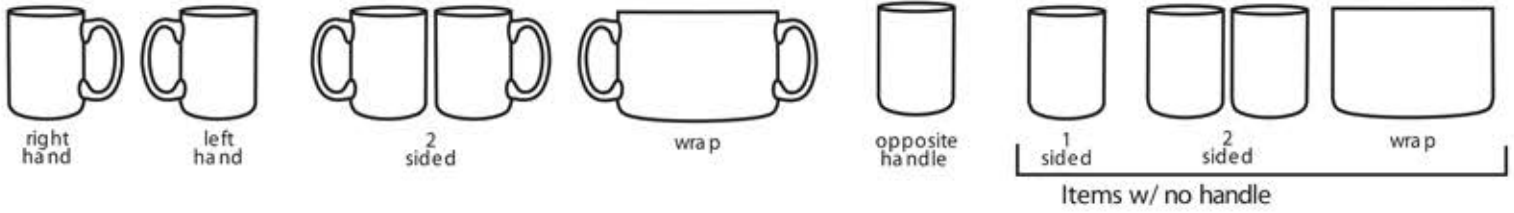

## CSV12 12 oz. Ceramisteel Vacuum Insulated Mug

Left Hand

Center

Right Hand

2.75" W by 2.50" H

2.75" W by 2.50" H

Full Wrap 8.0"

3.50"