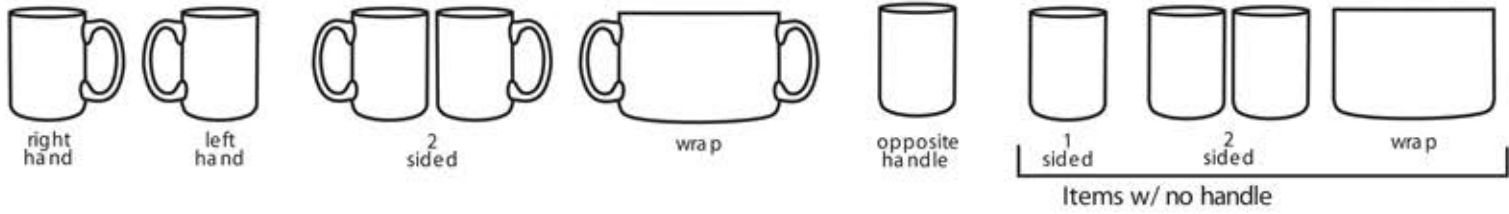

## CER22 22 oz. Ceramisteel Vacuum Insulated Tumbler

Left Hand

Center

Right Hand

Back to Back 5.375"

Full Wrap 9.75"

3.50"

7.50"