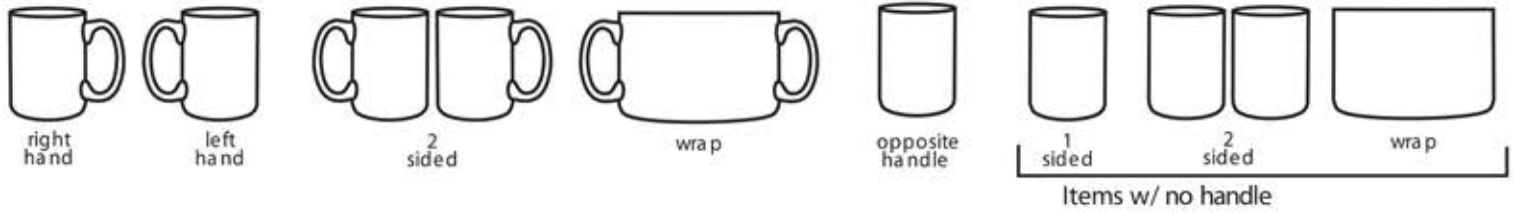

Artwork Template

Imprint Locations

CAMP 15 oz. Speckled Color Mug

Left Hand

Center

Right Hand

3.0" W by 2.125" H

3.0" W by 2.125" H