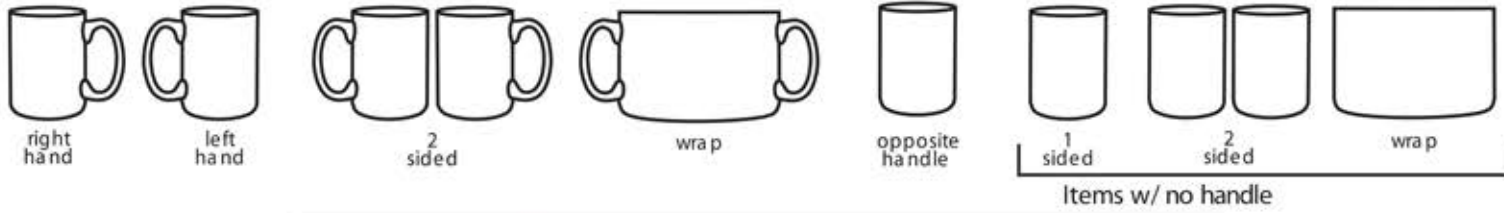

Artwork Template

Imprint Locations

B2G 16 oz. Ceramisteel Vacuum Insulated Tumbler

Left Hand

Center

Right Hand

3.0" W by 3.0" H

3.0" W by 3.0" H

Back to Back 5.25"

Full Wrap 10.50"

3.50"

6.25"