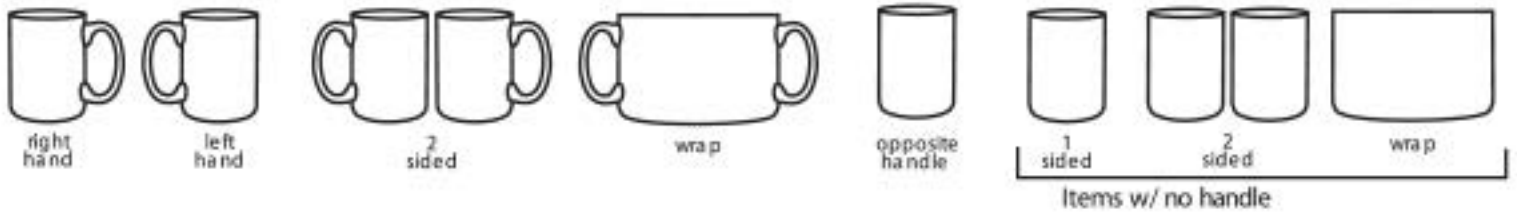

## 5873 20 oz. Willi Becher

Left Hand

Center

Right Hand

3.0" W by 3.0" H

3.0" W by 3.0" H

Back to Back 4.875"

Full Wrap 8.75"