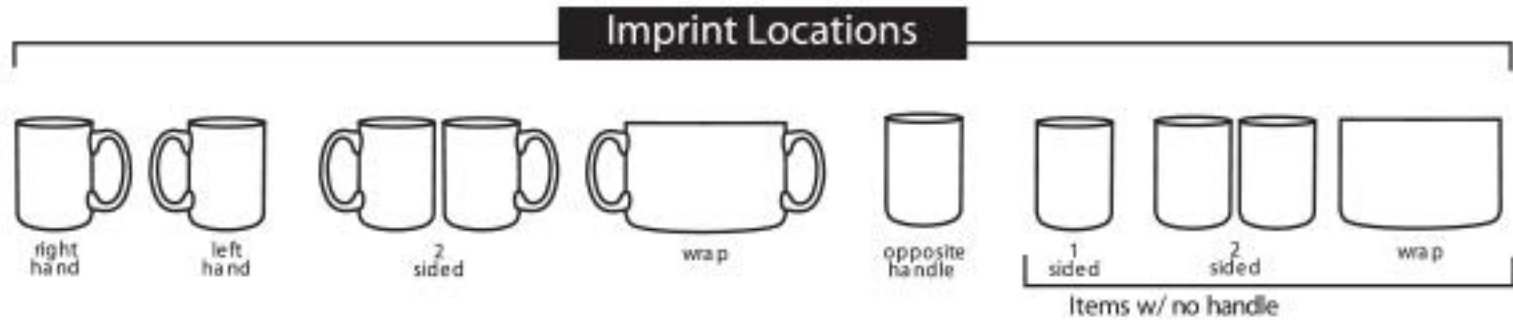

# Artwork Template

489SR 19.75 oz. Sheer Rim Riedel Wine

Left Hand

Center

Right Hand

2.75" W by 2.0" H

2.75" W by 2.0" H

Back to Back 5.50"