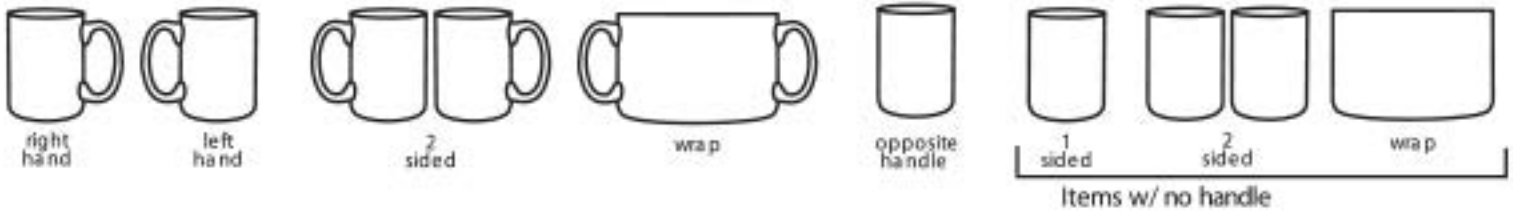

## Imprint Locations

4808 16 oz. Pub

Left Hand

Center

Right Hand

3.0" W by 1.50" H

3.0" W by 1.50" H

Back to Back 4.875"