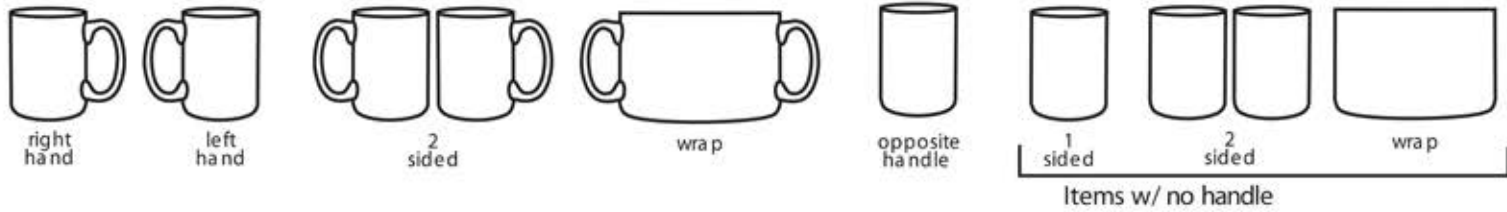

## 1883 SORRENTO 12.5 oz. Two Tone Mug

Left Hand

Center

Right Hand

2.25" W by 2.25" H

2.25" W by 2.25" H

Full Wrap 7.875"

3.50"