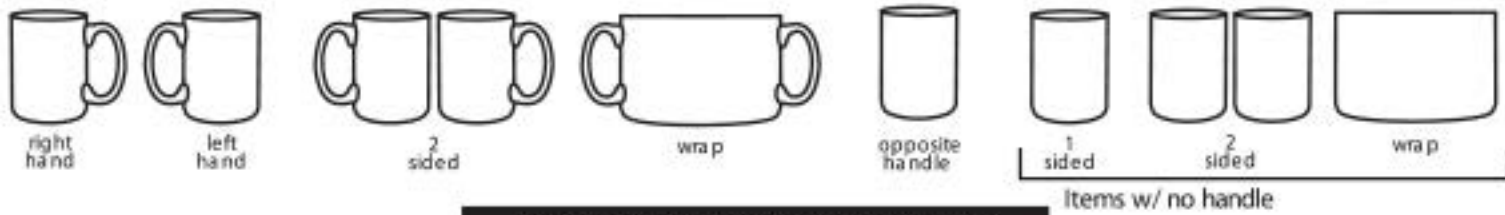

Artwork Template

Imprint Locations

1726 24 oz. Hydration Bottle

Left Hand

Center

Right Hand

2.75" W by 4.50" H

2.75" W by 4.50" H

Back to Back 4.375"

Full Wrap 7.75"