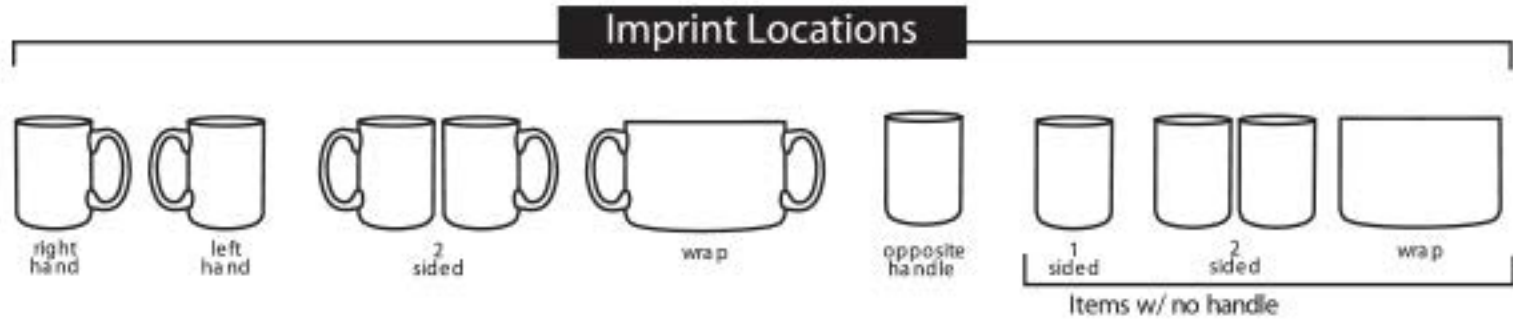

Artwork Template

1611 23 oz. Super Pilsner

Left Hand

Center

Right Hand

3.50" W by 1.50" H

3.50" W by 1.50" H

Back to Back 5.625"

Full Wrap 10.0"

3.0"

8.875"