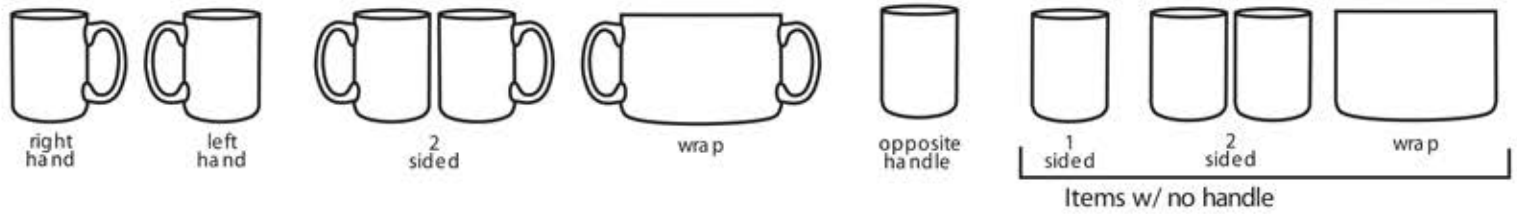

Artwork Template

Imprint Locations

1376 BISTRO 16 oz. Color Gloss Mug

Left Hand

Center

Right Hand

3.0" W by 1.75" H

3.0" W by 1.75" H

Full Wrap 9.0"

3.75"

4.25"